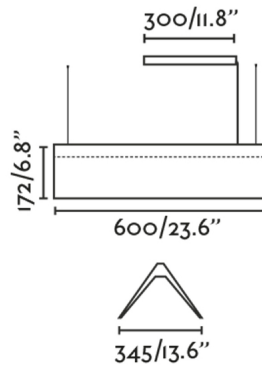

### General characteristics

Type	II
IP	20
voltage	220V-240V
Hertz	50Hz
Cable meters	2000mm
Tensioner included	SI
Power	15W